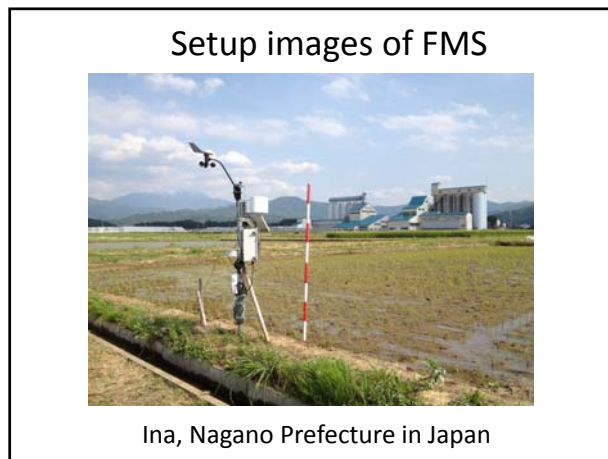

資料1

April 25, 2014
国際開発農学実験実習1

フィールドモニタリング

溝口勝
東京大学大学院農学生命科学研究科
Prof. Masaru Mizoguchi
Lab. of International Agro-Informatics
Dept. of Global Agricultural Science
Univ. of Tokyo

FieldRouter

- Status lamp
- USB modem
- Status display
- Timer
- Micro-PC
- Battery
- Charge controller
- Web camera

(38 cm x 25 cm x 10 cm)

Soil sensor

<http://www.decagon.com/>

- Soil moisture sensors measure
 - volumetric water content accurately and economically
 - the dielectric permittivity of the soil
- Benefits include:
 - TDR-level performance at a fraction of the cost
 - Very low power requirement
 - Easy installation at any depth and orientation