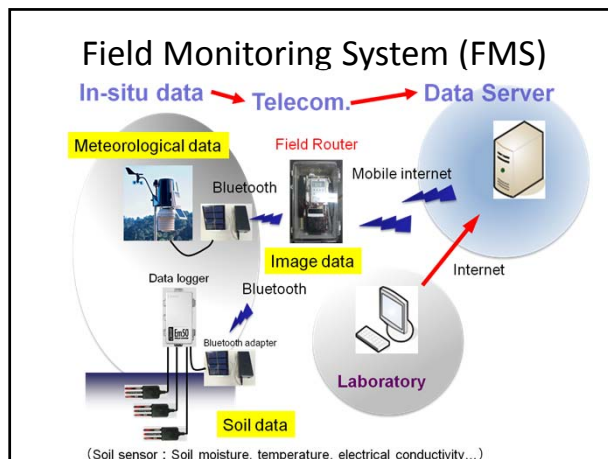

資料1

April 25, 2014
国際開発農学実験実習1

フィールドモニタリング

溝口勝
東京大学大学院農学生命科学研究科
Prof. Masaru Mizoguchi
Lab. of International Agro-Informatics
Dept. of Global Agricultural Science
Univ. of Tokyo

FieldRouter

- Status lamp
- USB modem
- Status display
- Timer
- Micro-PC
- Battery
- Charge controller
- Web camera

(38 cm x 25 cm x 10 cm)

Soil sensor

<http://www.decagon.com/>

- Soil moisture sensors measure
 - volumetric water content accurately and economically
 - the dielectric permittivity of the soil
- Benefits include:
 - TDR-level performance at a fraction of the cost
 - Very low power requirement
 - Easy installation at any depth and orientation