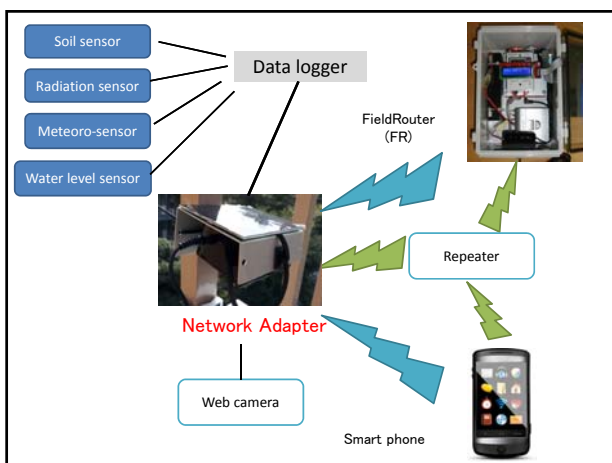

View of individual site

last seen: 2011/05/11 12:30 (JST GMT+9)

Images

David/VantagePro2 2011/05/11 12:09 battery:2900 logger time:2011-05-11 12:07:38 [CSV] [G.R.K]

Toyama01 2011/05/11 12:12 battery:2 logger time:2011-05-11 12:05:36 +06 [CSV] [G.R.K]

- Weather and soil data can be downloaded in CSV format
- The data can be processed freely using EXCEL

Calendar view function

2012 / 8						
Mon	Tue	Wed	Thu	Fri	Sat	Sun
8/27	8/28	8/29	8/30	8/31		
8/20	8/21	8/22	8/23	8/24	8/25	8/26
8/13	8/14	8/15	8/16	8/17	8/18	8/19
8/6	8/7	8/8	8/9	8/10	8/11	8/12
8/1	8/2	8/3	8/4	8/5		

- Special application - Monitoring Iitate Village in Fukushima Prefecture (2011-)

飯館村の放射線モニタリング

Sasu 2014/03/09 12:23

Index of vbox0104 last seen: 2014/04/25 12:29 (25min.) JST GMT+9

last seen: 2014/04/25 12:29 (25min.) JST GMT+9

Images

[Image0]2014/04/25 12:14 (1925K) calendar / movie

Data

tanasi4 2014/04/25 12:09 battery:100 logger.time:2014-4-25 12:9:58 +06 [CSV] [G.R.K]

tanasiol 2014/04/25 12:10 battery:100 logger.time:2014-4-25 12:11:7 +06 [CSV] [G.R.K]